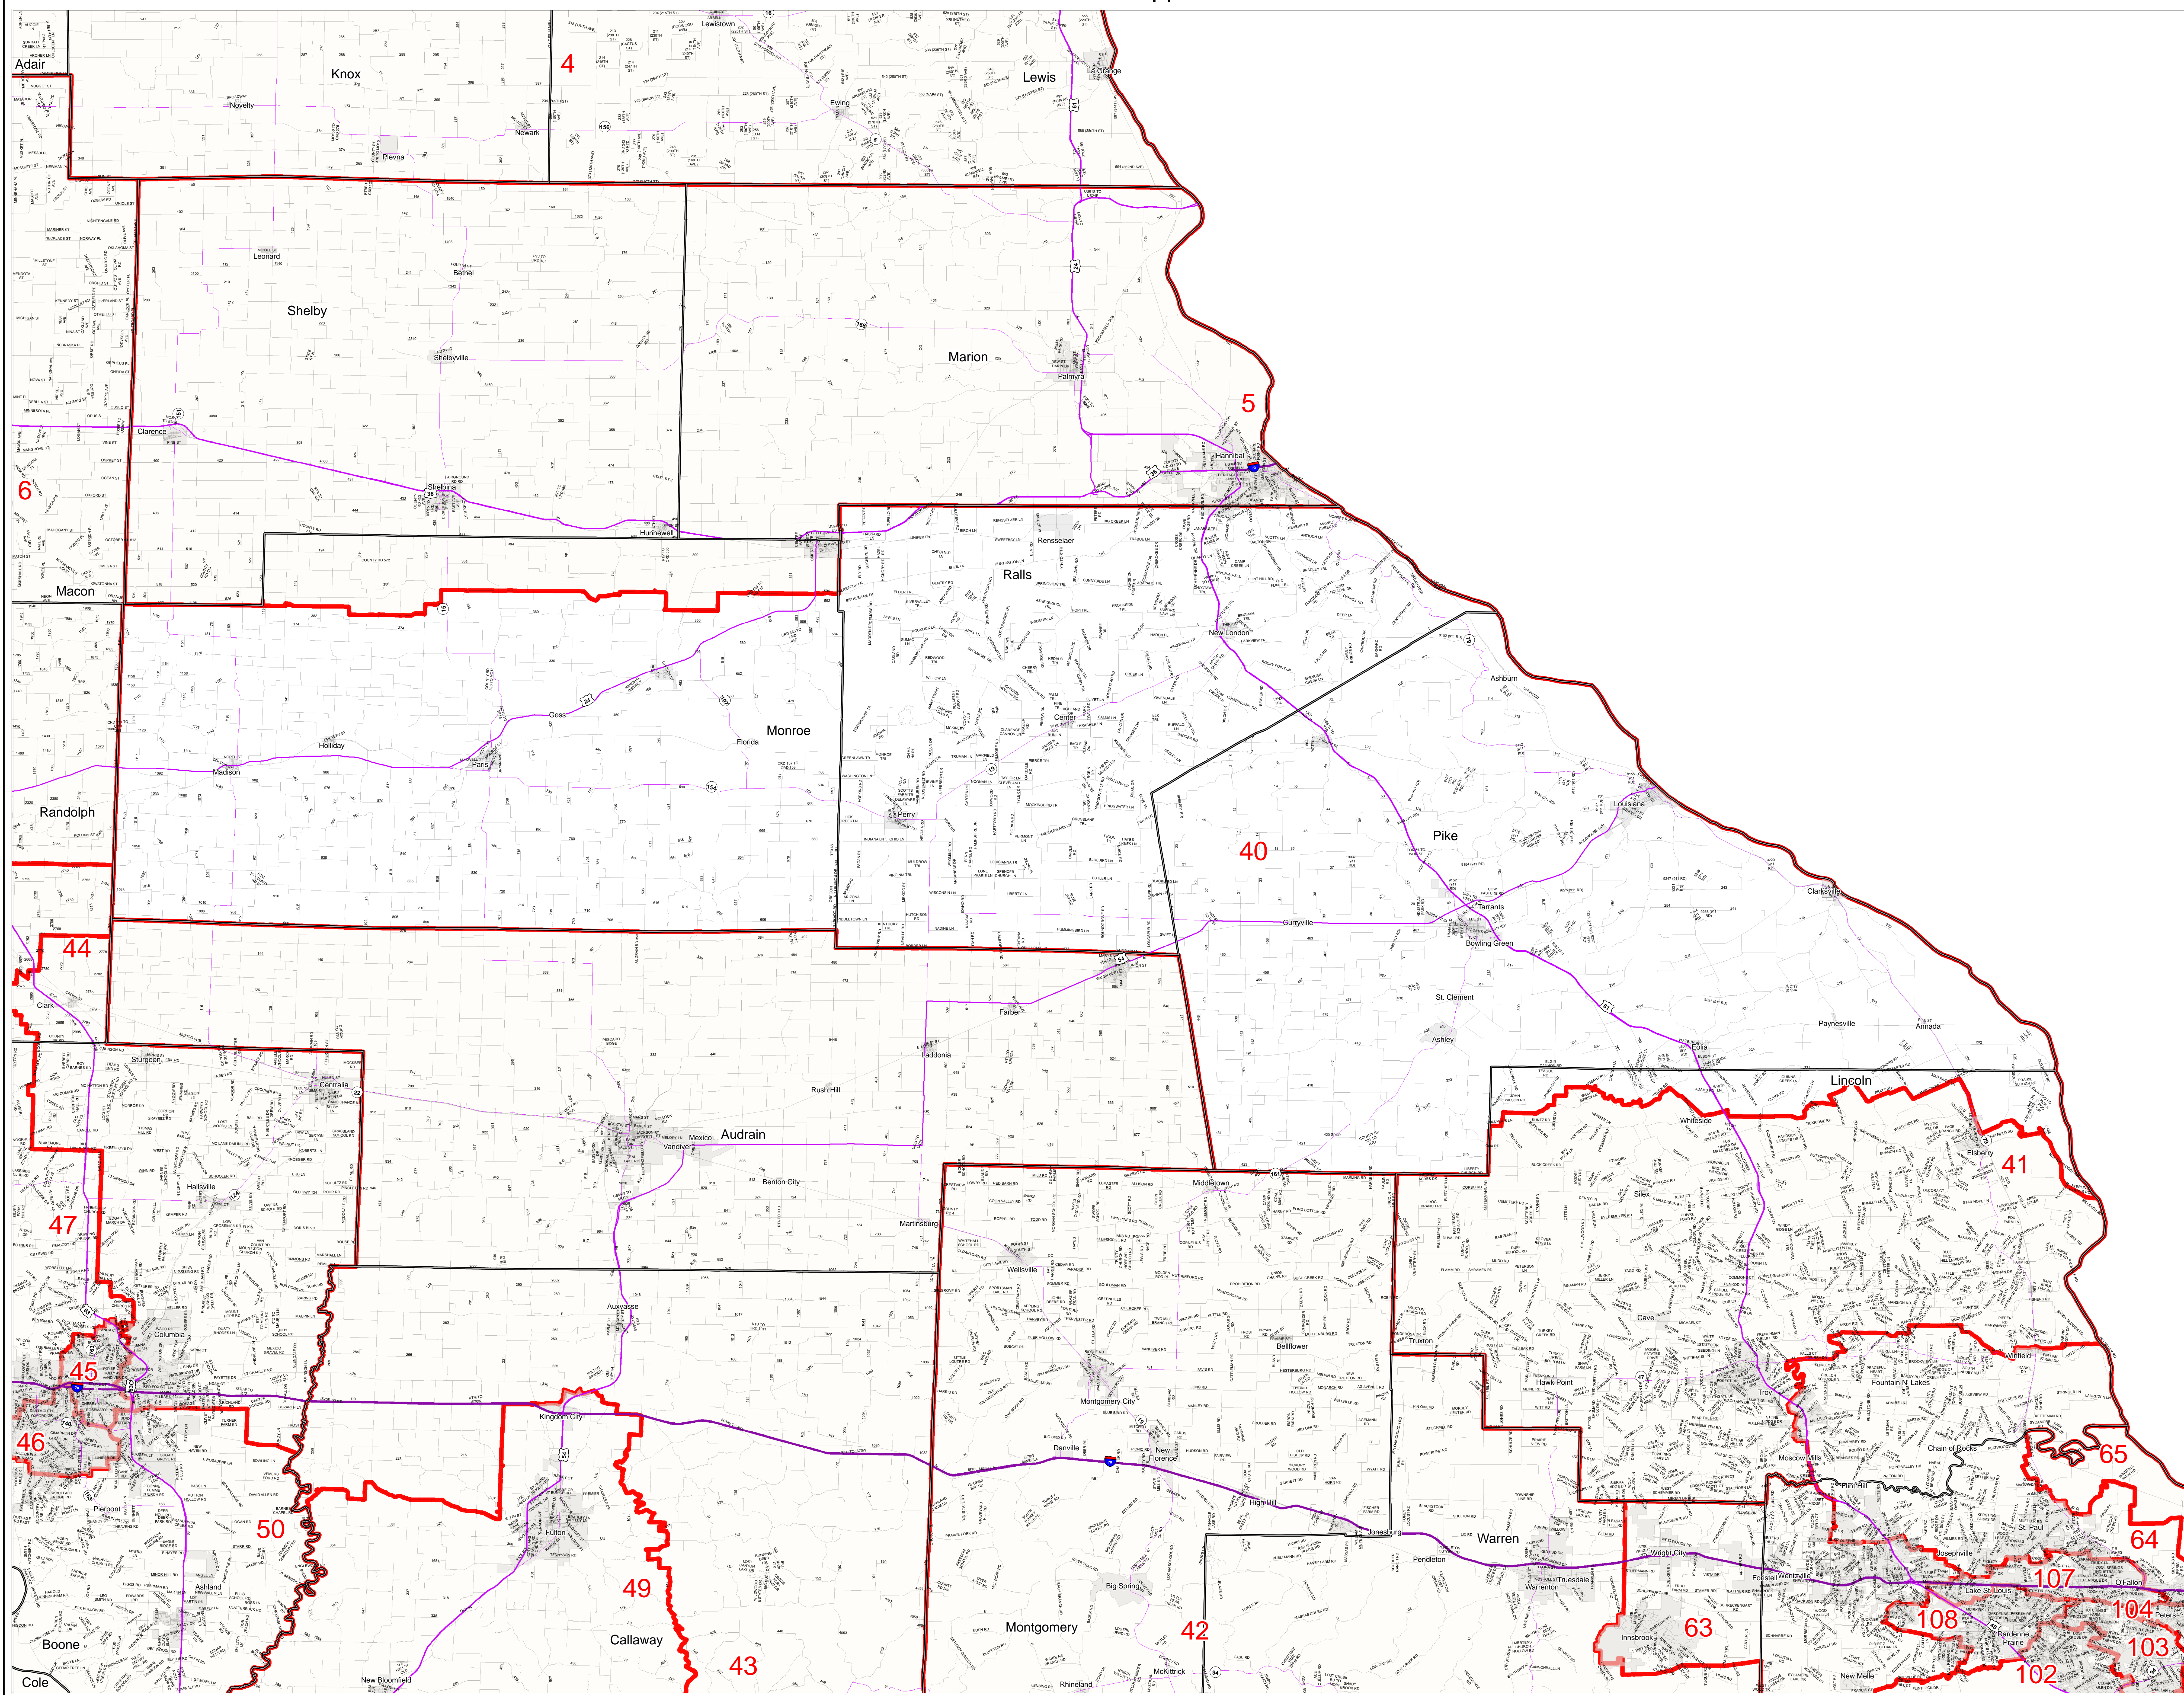

Missouri State House District Number 40

House Apportionment Plan 2011

- Districts
- Counties
- Interstates
- U.S. Highways
- MO Highways
- Streets
- Incorporated Places*
- Area Outside of Featured District